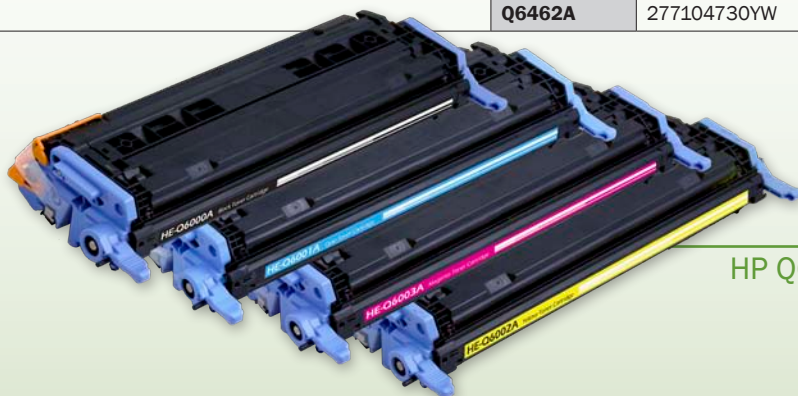

MODEL NUMBER	OEM NUMBER	REORDER NUMBER	PRODUCT DESCRIPTION	OEM MSRP	PRICE
Color LaserJet 2700, 3000, 3000dn, 3000dtn, 3000n	Q7560A	277103000BK	Toner Ctg, Black, Y=6.5k		
	Q7561A	277103000CN	Toner Ctg, Cyan, Y=3.5k		
	Q7563A	277103000MA	Toner Ctg, Magenta, Y=3.5k		
	Q7562A	277103000YW	Toner Ctg, Yellow, Y=3.5k		
Color LaserJet 3500, 3500n, 3550, 3550n	Q2670A	277103500BK	Toner Ctg, Black, Y=6k		
	Q2671A	277103500CN	Toner Ctg, Cyan, Y=4k		
	Q2673A	277103500MA	Toner Ctg, Magenta, Y=4k		
	Q2672A	277103500YW	Toner Ctg, Yellow, Y=4k		
Color LaserJet 3600, 3600dn, 3600n	Q6470A	277103600BK	Toner Ctg, Black, Y=6k		
	Q6471A	277103600CN	Toner Ctg, Cyan, Y=4k		
	Q6473A	277103600MA	Toner Ctg, Magenta, Y=4k		
	Q6472A	277103600YW	Toner Ctg, Yellow, Y=4k		
Color LaserJet 3700, 3700dn, 3700dtn, 3700n	Q2670A	277103500BK	Toner Ctg, Black, Y=6k		
	Q2681A	277103700CN	Toner Ctg, Cyan, Y=6k		
	Q2683A	277103700MA	Toner Ctg, Magenta, Y=6k		
	Q2682A	277103700YW	Toner Ctg, Yellow, Y=6k		
Color LaserJet 3800, 3800dn, 3800dtn, 3800n, CP3505, CP3505dn, CP3505n, CP3505x	Q6470A	277103600BK	Toner Ctg, Black, Y=6k		
	Q7581A	277103800CN	Toner Ctg, Cyan, Y=6k		
	Q7583A	277103800MA	Toner Ctg, Magenta, Y=6k		
	Q7582A	277103800YW	Toner Ctg, Yellow, Y=6k		
Color LaserJet 4600, 4650	C9720A	277104600BK	Toner Ctg, Black, Y=9k		
	C9721A	277104600CN	Toner Ctg, Cyan, Y=8k		
	C9723A	277104600MA	Toner Ctg, Magenta, Y=8k		
	C9722A	277104600YW	Toner Ctg, Yellow, Y=8k		
Color LaserJet 4700, 4700dn, 4700dtn, 4700n	Q5950A	277104700BK	Toner Ctg, Black, Y=11k		
	Q5951A	277104700CN	Toner Ctg, Cyan, Y=10k		
	Q5953A	277104700MA	Toner Ctg, Magenta, Y=10k		
	Q5952A	277104700YW	Toner Ctg, Yellow, Y=10k		
Color LaserJet 4730 MFP, 4730x MFP, 4730xs MFP, CM4730 MFP, CM4730f MFP, CM4730fm MFP, CM4730fsk MFP, 4730xm MFP	Q6460A	277104730BK	Toner Ctg, Black, Y=12k		
	Q6461A	277104730CN	Toner Ctg, Cyan, Y=12k		
	Q6463A	277104730MA	Toner Ctg, Magenta, Y=12k		
	Q6462A	277104730YW	Toner Ctg, Yellow, Y=12k		

HP Q6000A SERIES